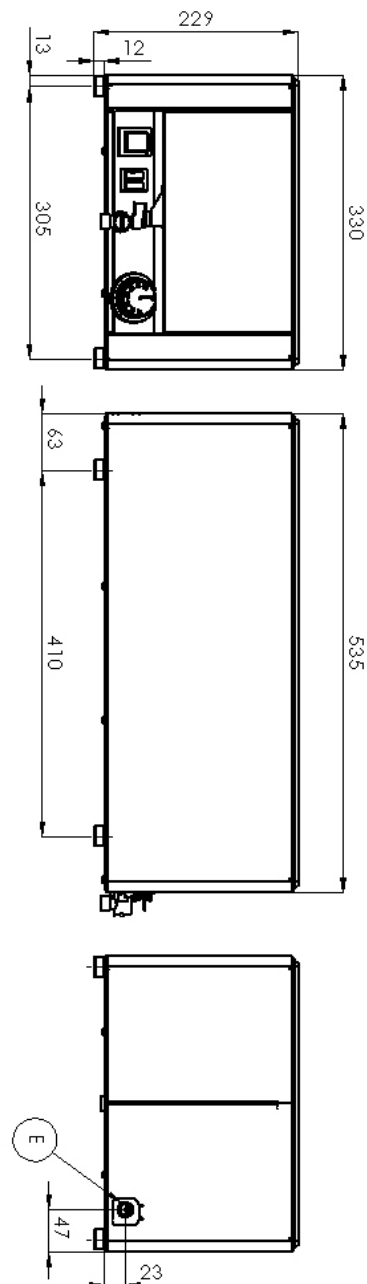

SAP Code	00000093	Power electric [kW]	1.500
Net Width [mm]	330	Loading	230 V / 1N - 50 Hz
Net Depth [mm]	535	Number of GN / EN	1
Net Height [mm]	229	GN / EN size in device	GN 1/1
Net Weight [kg]	10.00	GN device depth	150

Technical data sheet

Technical drawing

Bain marie electric GN 1/1 - 150 with drain tap

Model

SAP Code

0000093

Technical data sheet

Product benefits

00000093

2. Net Width [mm]:

330

3. Net Depth [mm]:

535

4. Net Height [mm]:

229

5. Net Weight [kg]:

10.00

6. Gross Width [mm]:

370

7. Gross depth [mm]:

370

8. Gross Height [mm]:

240

9. Gross Weight [kg]: